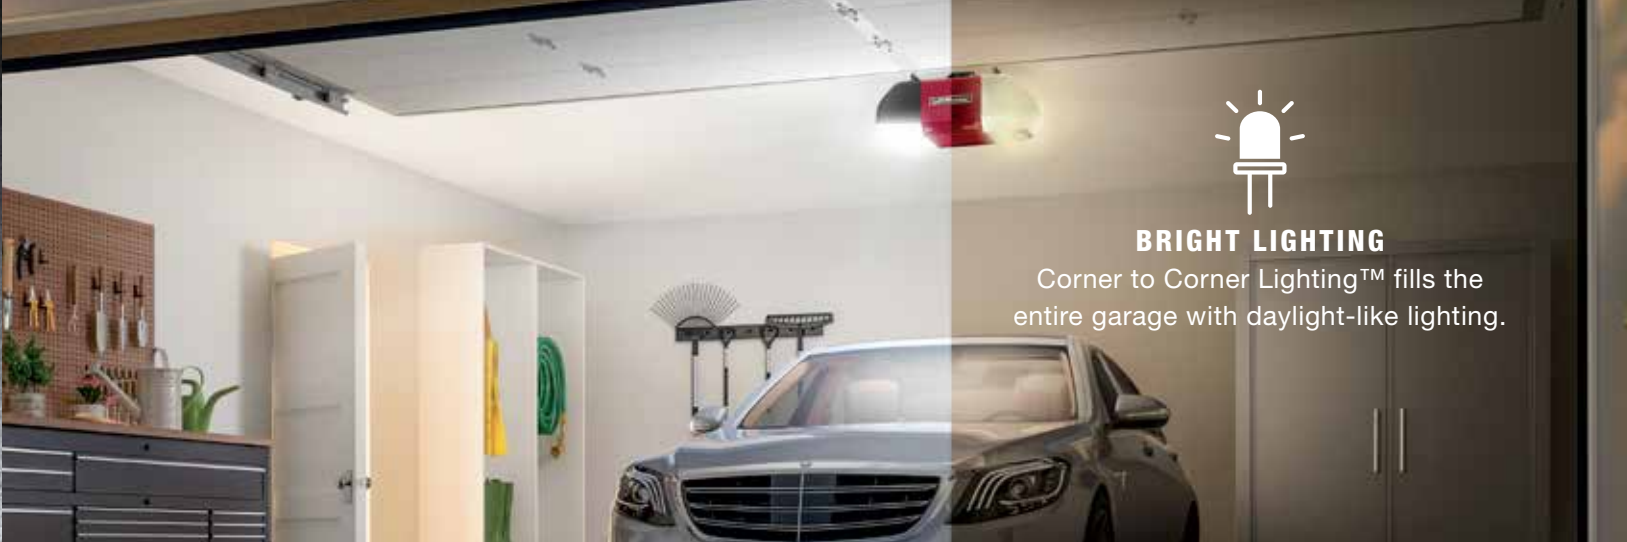

THE BOTTOM LINE:

Ultra-bright opener: The Corner to Corner Lighting System™ fills the garage with daylight-like light.

Quiet operation: Ultra-quiet DC motor and soft start/stop ensure smooth operation and comfortable living spaces near the garage.

Connectivity comes standard: The WLED has Wi-Fi built in—no extra connection accessories are needed.

VALUE

EXTRA
ACTIVITY SPACE

ENHANCED
COMFORT

EASIEST WAY
TO CONNECT

BRIGHT LIGHTING

Corner to Corner Lighting™ fills the entire garage with daylight-like lighting.